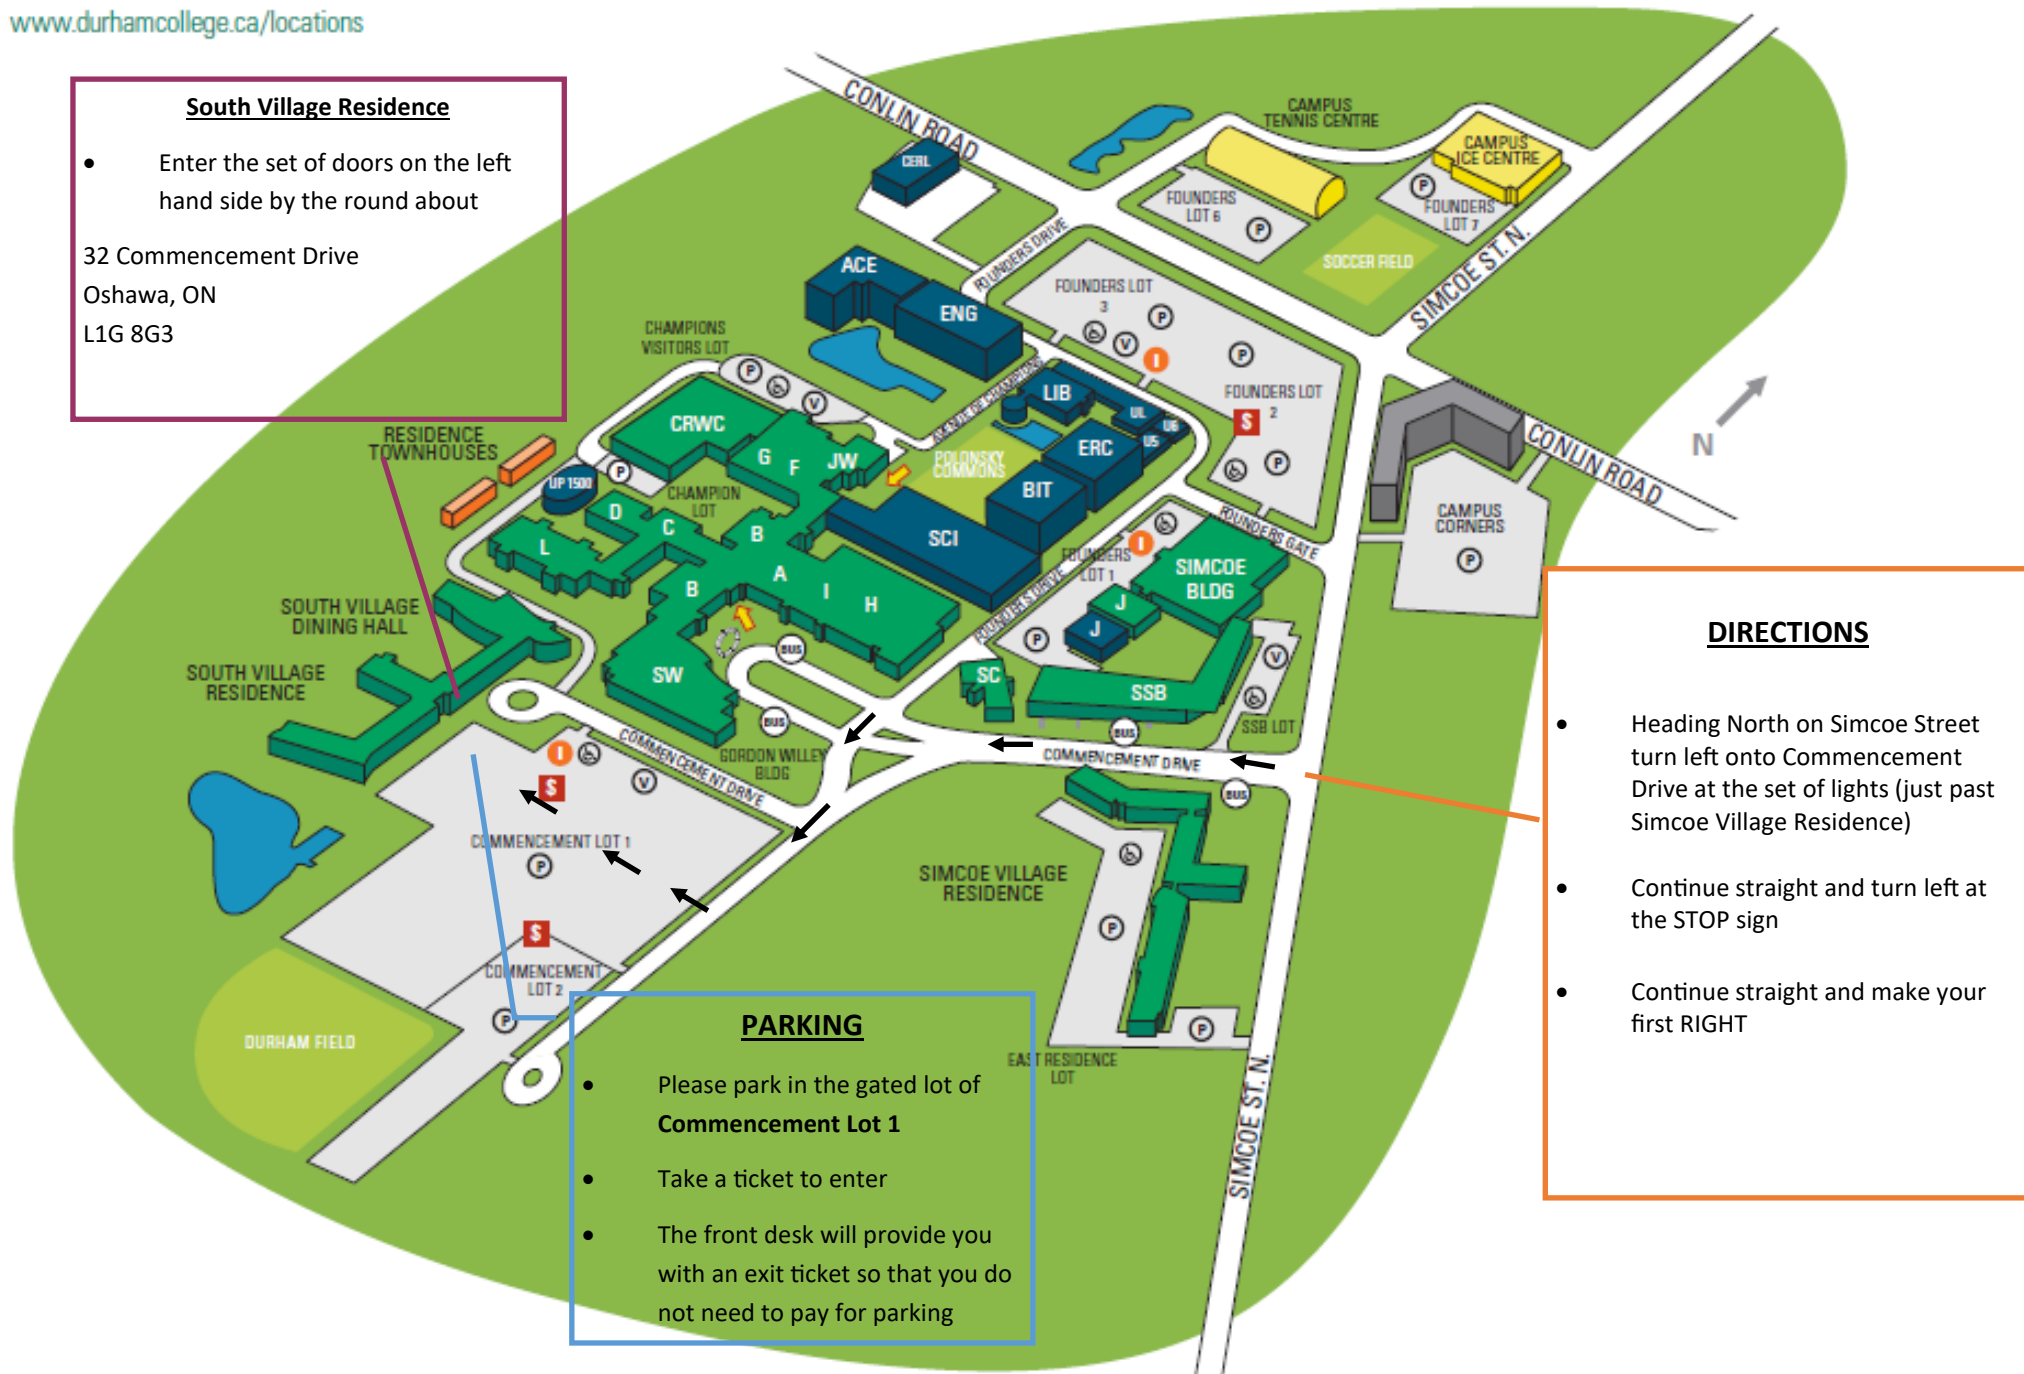

OSHAWA CAMPUS

2000 Simcoe Street North, Oshawa, Ontario, Canada L1H 7K4
www.durhamcollege.ca/locations

South Village Residence

- Enter the set of doors on the left hand side by the round about

32 Commencement Drive
Oshawa, ON
L1G 8G3

DIRECTIONS

- Heading North on Simcoe Street turn left onto Commencement Drive at the set of lights (just past Simcoe Village Residence)
- Continue straight and turn left at the STOP sign
- Continue straight and make your first RIGHT

PARKING

- Please park in the gated lot of **Commencement Lot 1**
- Take a ticket to enter
- The front desk will provide you with an exit ticket so that you do not need to pay for parking